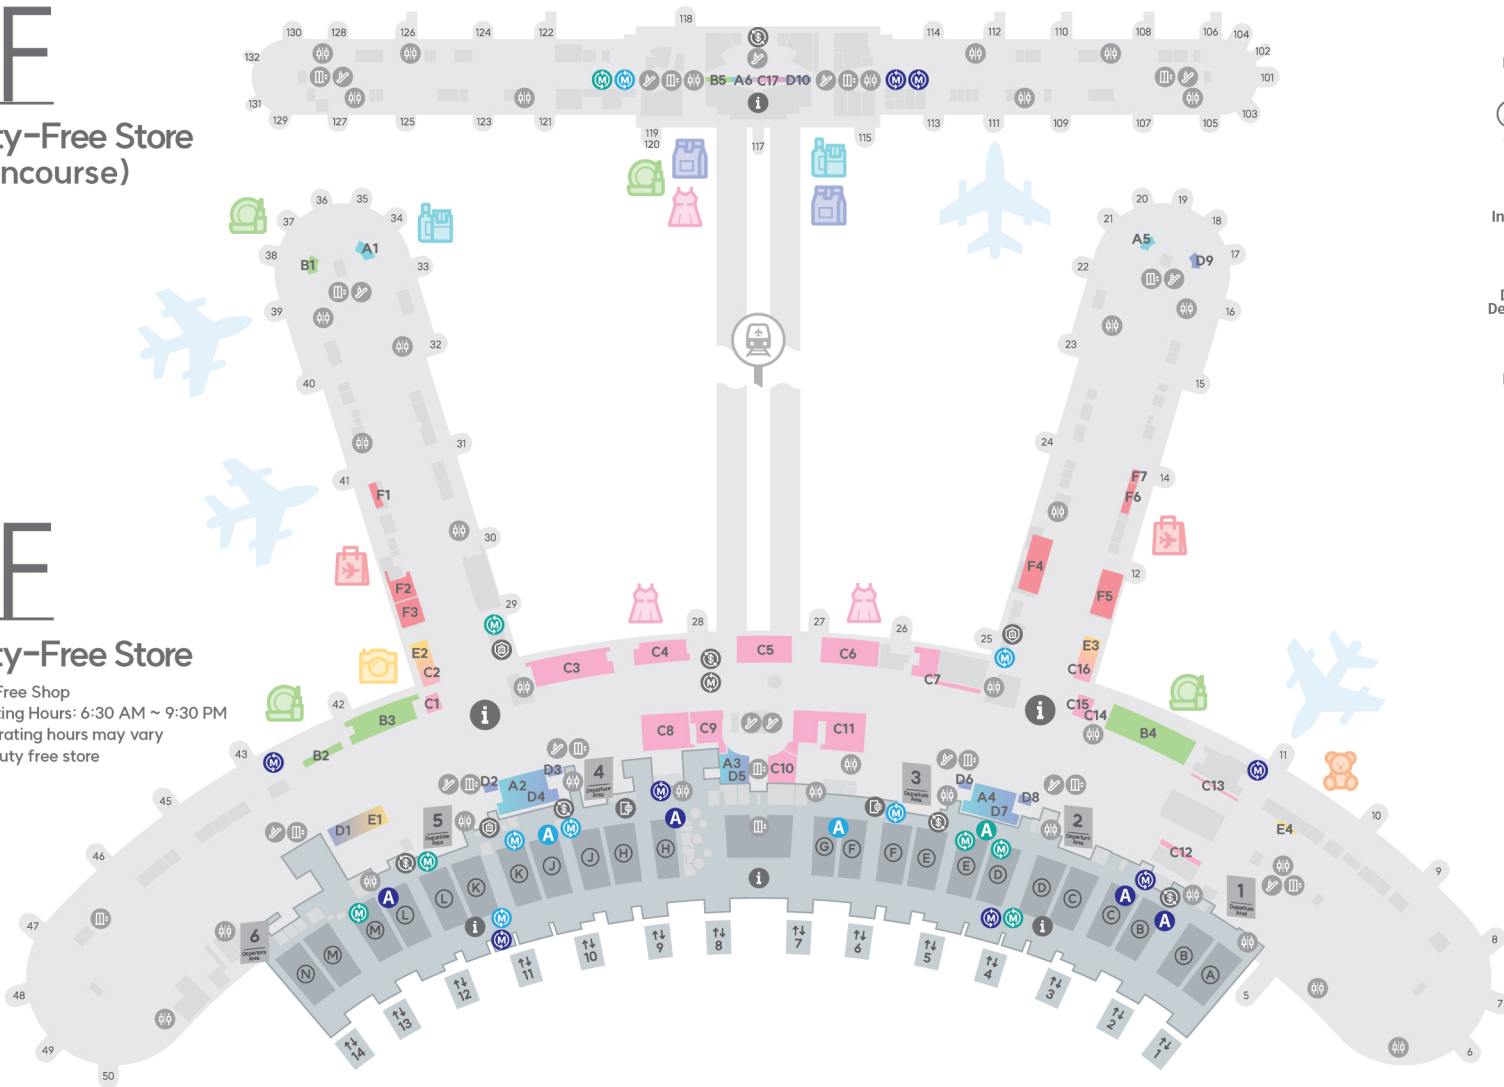

- Duty-free Area
- General Area
- Check-in Counter (A~N)
- 5~132 GATE
- Information Desk
- 24-hour store
- Duty-free Delivery Area
- Tax Refunds
- Roaming
- Traveler's Insurance
- Elevator
- Escalator
- Toilet
- Robot Delivery Service