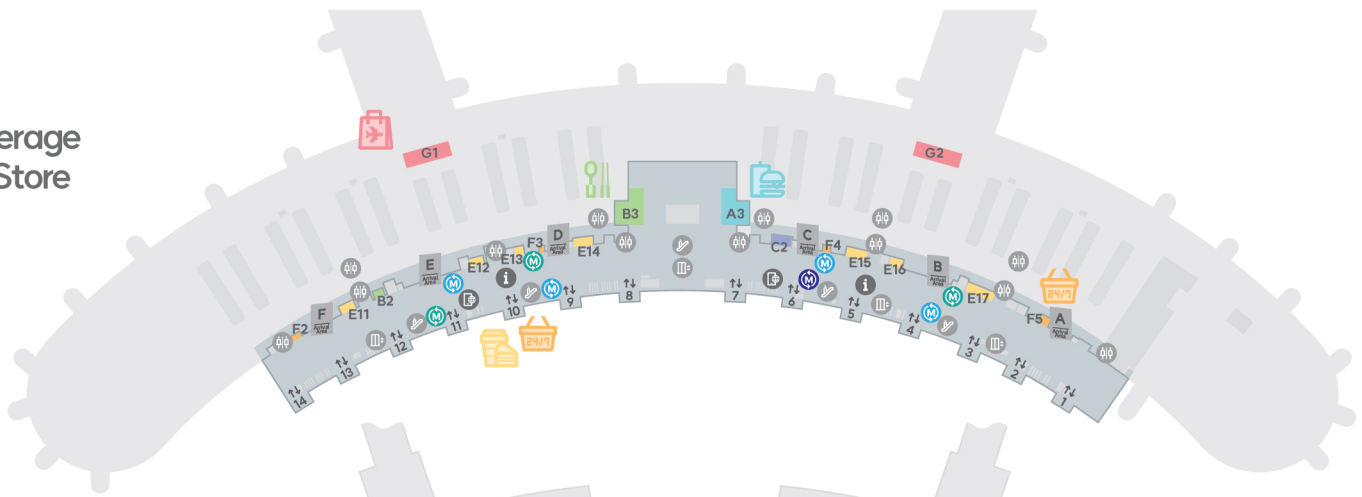

1F

Food & Beverage Duty-Free Store