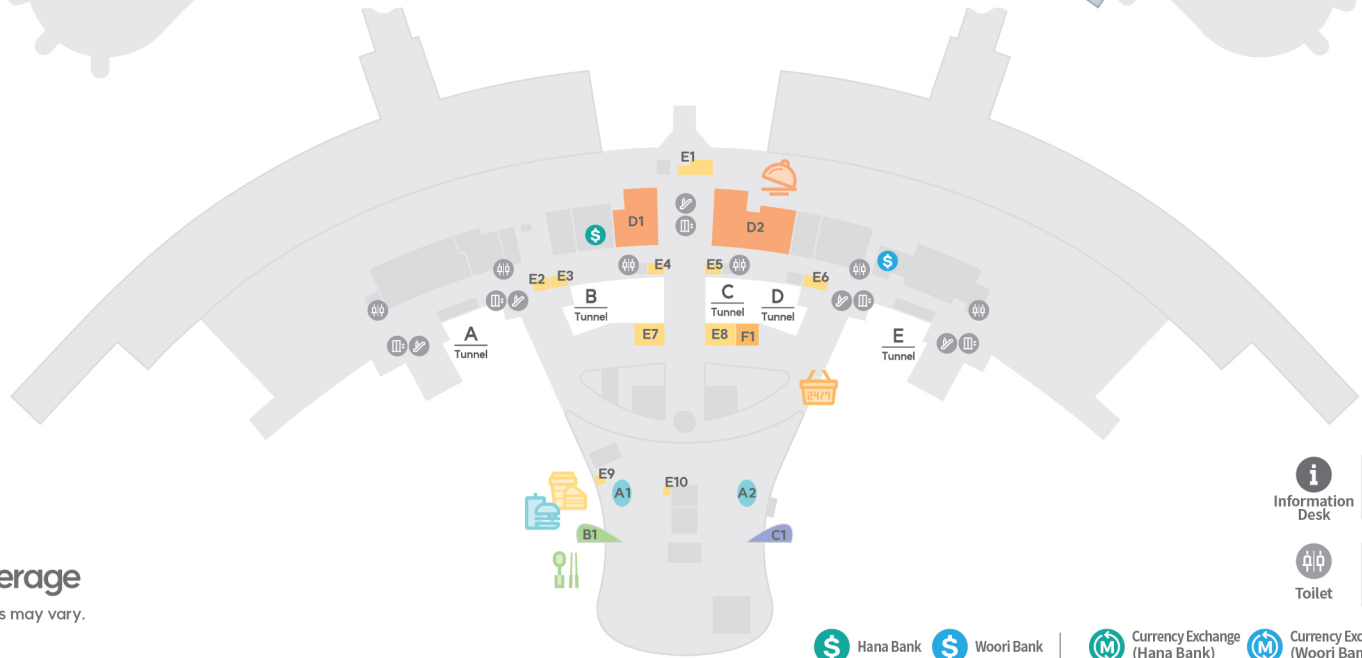

1F

Food & Beverage Duty-Free Store

B1F

Food & Beverage

※ Store operating hours may vary.

Fast Food A

- B1F**
 KFC 1
 BURGER KING 2
1F
 BURGER LAB BY LOTTERIA  3

Korean Food B

- B1F**
 YEONDLE 1
1F
 FOOD GARDEN  2
 PLEATING  3

Asian C

- Yeong-Bin Ru 1
 MUKYOKU  2

Food Court D

- Gaepo Sikdang
 Manseokjang 1
 Brown-tonkatsu 1
 HANCHAN 1
CJfoodworld
 Gyeong Yang Restaurant 2
 Seasonstable Soban 2
 Bangkok9 2
 Cheiljemyunso 2
 Chinafactory Express 2

Snack · Cafe · Dessert E

- B1F**
 Hohomeal 1
 Think Coffee 2
 Smoothieking 3
 TWOSOME PLACE 4
 Starbucks 5
 GONG CHA 6
 DORE DORE 7
 TWOSOME PLACE 8
 Geundaegolmok Red Bean Bread bakery 9
 HaneulmaruCafe 10