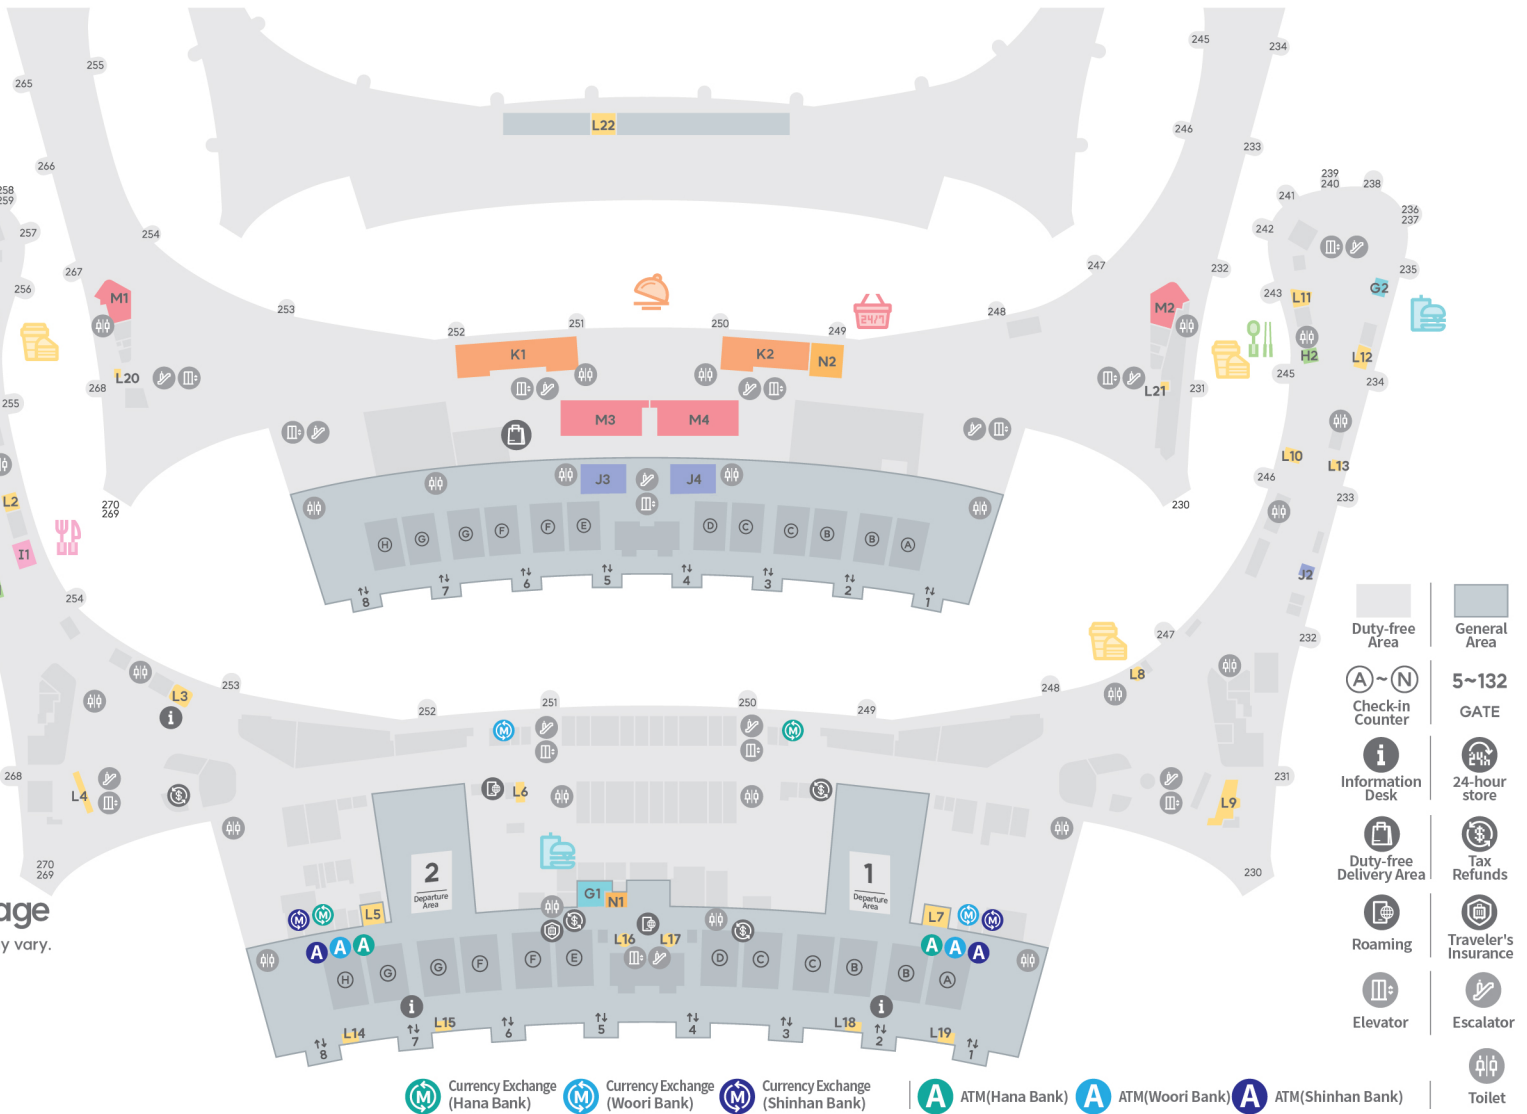

5F

Food & Beverage

4F

Food & Beverage

3F

Food & Beverage

* Store operating hours may vary.

Fast Food

- BURGER LAB BY LOTTERIA 1
- LOTTERIA 2

Korean Food

- C&Deli (Pop-up store) 1
- The Food House Udon and Rice Bowl 2

Western Food

- BISTRO BAR LAGRILLIA 1

Asian

- 3F
- strEAT 1
- Do Sun 2
- 4F
- FOOD STOP 3
- Jeju Dombae Gomtang 4

Food Court

- Foodium (KOREA GARDEN)
- SonSoo Heon (a closing of business) 1
- PHO 1
- Botongsiktak 1
- FOODIES' PUB 1
- CATHAY HO 1
- reperk 1
- Saboten 1
- QUIZNOS 1
- Foodium (uban-square)
- Sonsoobansang 2
- INCHEON BYOELMI 2
- LITTLE XINGKAI 2
- CHIMAC HUNTER 2
- Mom's kitchen (a closing of business) 2

Snack · Cafe · Dessert

- 3F
- Paris Croissant 1
- DUNKIN 2
- COFFEE@WORKS' Internet café 3
- GONG CHA kids' cafe 4
- Starbucks 5
- Jamba Juice 6
- Crème de Marrons YOUTH AID 7
- Starbucks 8
- VOILA kids' cafe 9
- Angel-in-us' Internet café 10
- Krispy Kreme Doughnuts 11
- Cafe SAPOON SAPOON 12
- GGUABEAGI House 13
- DUNKIN 14

Snack · Cafe · Dessert

- Jamba Juice 15
- COFFEE@WORKS 16
- Paris Baguette Garden Theras Café 17
- Krispy Kreme Doughnuts 18
- GONG CHA 19
- 4F
- LINA'S 20
- Angel-in-us with Special tea 21
- 5F
- Gawon the café 22

Lounge

- 4F
- SPC Lounge 1
- LOUNGE.L 2
- Martina Lounge 3
- Martina Gold Lounge 4

Convenience store

- 3F
- 7-ELEVEN 1
- 4F
- 7-ELEVEN 2