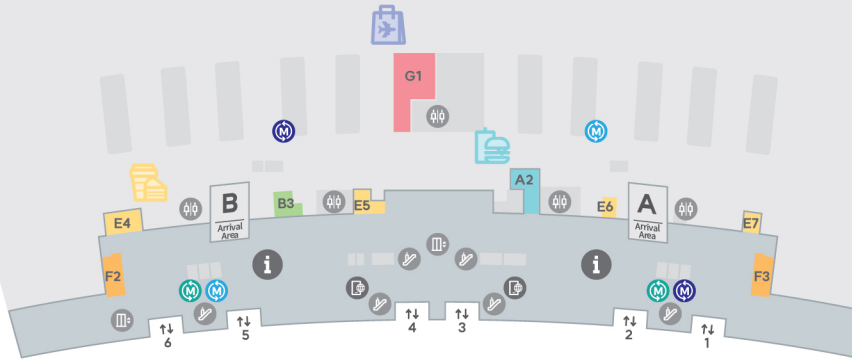

1F

Food & Beverage Duty-Free Store

B1F

Food & Beverage

※ Store operating hours may vary.

Fast Food A

- B1F
- Shake Shack 1
- 1F
- LOTTERIA  2

Korean Food B