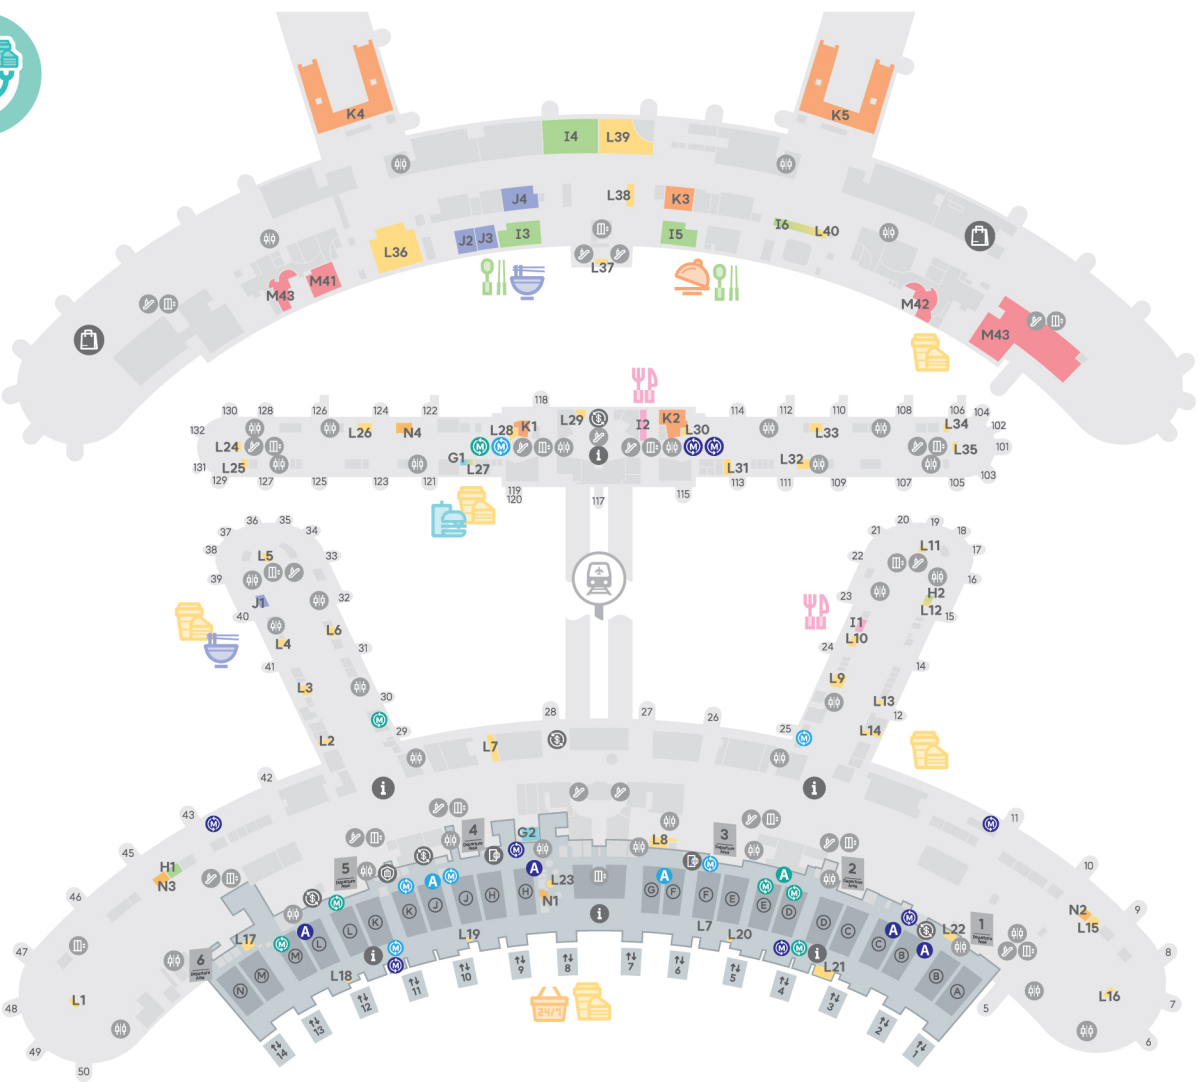

For more info, about robot delivery services
To learn more details, scan the QR code

4F

3F

Food & Beverage (Concourse)

3F

Food & Beverage

※ Store operating hours may vary.

- Duty-free Area
- General Area
- Check-in Counter
- 5~132
- GATE
- Information Desk
- 24-hour store
- Duty-free Delivery Area
- Tax Refunds
- Roaming
- Traveler's Insurance
- Elevator
- Escalator
- Toilet
- Robot Delivery Service

- Currency Exchange (Hana Bank)
- Currency Exchange (Woori Bank)
- Currency Exchange (Shinhan Bank)
- ATM (Hana Bank)
- ATM (Woori Bank)
- ATM (Shinhan Bank)

Fast Food

- LOTTERIA 1
- Shake Shack 2

Korean Food

- 3F K-mealKitSmartRestaurant 1
- Robot Gimbab 2
- 4F Somoon 3
- Myungga's Garden 4
- SEOUL 5
- HANWOOGA 5
- Misari Chogye Noodles 6

Western Food

- BISTRO BAR LAGRILLIA 1
- BISTRO BAR LAGRILLIA 2

Asian

- 3F strEAT 1
- 4F Omuto tomato 2
- Pho bay 3
- Meihao 4

Food Court

- 3F Food Empire (West Concourse) Babidabida 1

Food Court

Snack · Cafe · Dessert

- 3F Angel-in-us 1
- Paris Baguette 2
- DUNKIN COFFEE HOUSE 3
- Auntie Anne's Pretzel 4
- PASCUCCI 5
- Weeny Beeny/ COFFEE@WORKS 6

Snack · Cafe · Dessert

- Starbucks 7
- Paris Baguette & COFFEE@WORKS 8
- Baskin Robbins 9
- Goraesa Fish Cake 10
- Jamba Juice 11
- Goraesa Fish Cake 12
- Kim-Soonrye Chicken 13
- Paris Croissant 14
- DUNKIN 15
- Jamba Juice 16
- LINA'S 17
- COFFEE@WORKS 18
- Jamba Juice 19
- Bizeun 20
- DUNKIN 21

Snack · Cafe · Dessert

- Gogncha 22
- Pascucci Bar Lounge 23
- Concourse The Coffee Bean & Tealeaf 24
- DUNKIN 25
- Jamba Juice 26
- Bee Chen Hiang 27
- COFFEE@WORKS 28
- Paris Baguette 29
- Jamba Juice 30
- PARIS CROISSANT 31
- PASCUCCI 32
- DUNKIN 33
- Baskin Robbins 33
- Auntie Anne's Pretzel 34

Convenience store

- The Coffee Bean & Tealeaf 35
- 4F CU 36
- Gourmet Dessert (Voila, TWITZEL, Tori Manjoo, cafe amoje) 36
- CINNABON 37
- LATTEKING 38
- WAFFLE CROWN 39
- TWITZEL 40

Lounge

- Sky Hub Lounge 41
- Sky Hub Lounge 42
- Martina Lounge 43