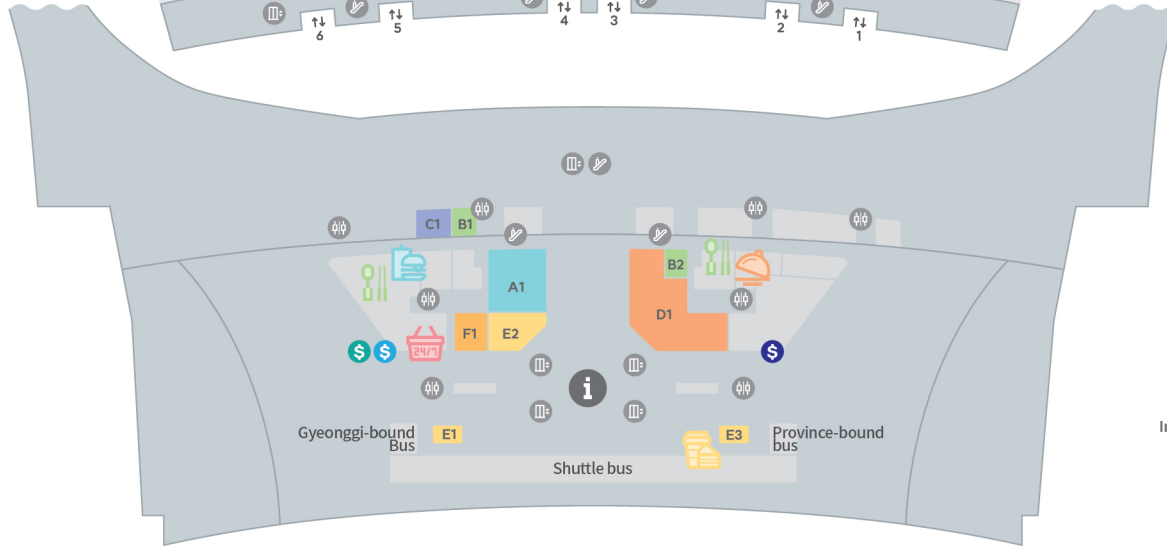

1F

Food & Beverage Duty-Free Store

B1F

Food & Beverage

※ Store operating hours may vary.

Fast Food A

- B1F
- Shake Shack 1
- 1F
- LOTTERIA  2

Korean Food B