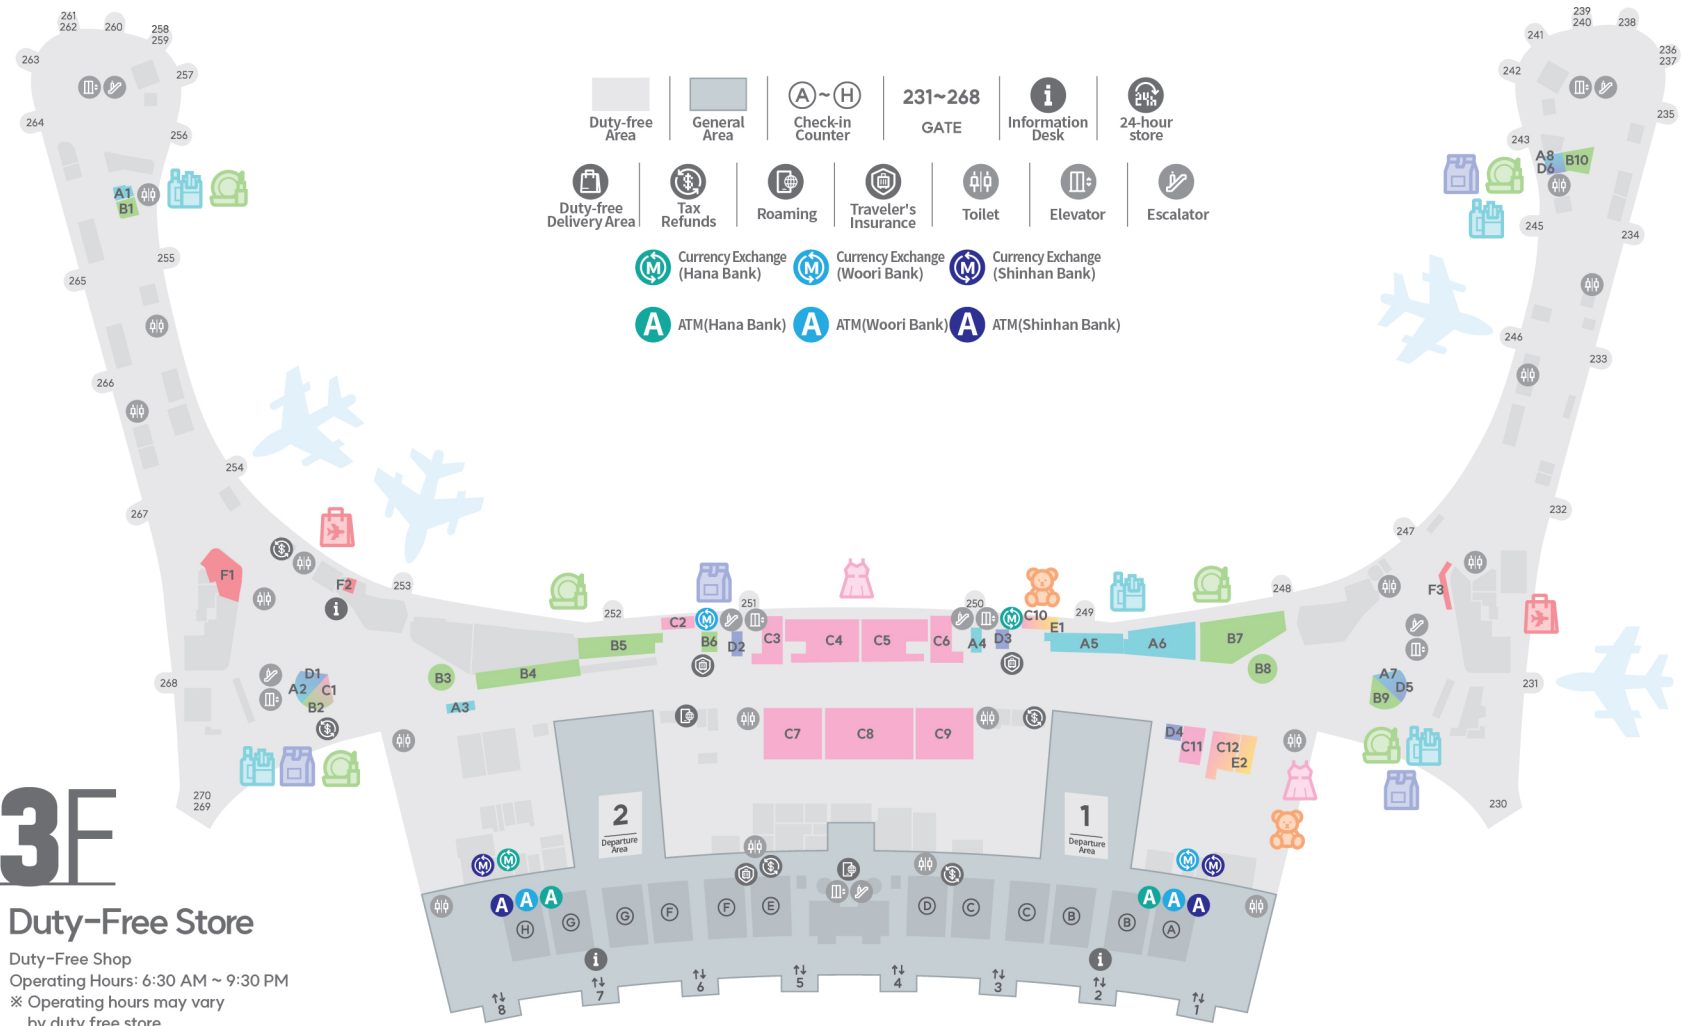

3F

Duty-Free Store

Duty-Free Shop
Operating Hours: 6:30 AM ~ 9:30 PM
※ Operating hours may vary
by duty free store

Duty-free Area
General Area
Check-in Counter
231~268 GATE
Information Desk
24-hour store

Duty-free Delivery Area
Tax Refunds
Roaming
Traveler's Insurance
Toilet
Elevator
Escalator

Currency Exchange (Hana Bank)
Currency Exchange (Woori Bank)
Currency Exchange (Shinhan Bank)

ATM (Hana Bank)
ATM (Woori Bank)
ATM (Shinhan Bank)

Liquor · Tobacco A

- Liquor/Tobacco 1
- Liquor/Tobacco 2
- Liquor/Tobacco 3
- THE BALVENIE 4
- Tobacco 5
- JOHNNIE WALKER 5
- Hennessy 5
- Royal Salute 5
- Chivas Regal 5
- Ballantine's 5
- Liquor/Tobacco 6
- Liquor/Tobacco 7
- Liquor/Tobacco 8

Cosmetics · Perfumes B

- Cosmetics/Perfumes 1
- Cosmetics/Perfumes 2
- Nichi perfume 3
- Cosmetics/Perfumes 4
- ESTEE LAUDER 4
- DIOR 5
- LANCOME 5
- CHANEL 5
- SK-II 5
- Sulwhasoo 5
- Cosmetics/Perfumes 6
- Cosmetics/Perfumes 7
- CHANEL 8
- Cosmetics/Perfumes 9
- Cosmetics/Perfumes 10

Fashion · Accessories C

- Fashion · Accessories 1
- Fashion · Accessories 2
- TUMI 2
- TORY BURCH 3
- CHANEL 4
- IWC 4
- OMEGA 4
- BOTTEGA VENETA 5
- SAINT LAURENT 5
- GUCCI 5
- MCM 6
- LONGCHAMP 6
- FERRAGAMO/GENTLE MONSTER 7
- ZEGNA/Givenchy/Moschino 7

Fashion · Accessories C

- TIFFANY & CO 8
- CELINE 8
- FENDI 8
- PRADA 8
- MONCLER 9
- MONTBLANC 9
- RIMOWA 9
- BREITLING 9
- TAG HEUER 9
- Fashion/Accessories 10
- Fashion/Accessories 11
- Fashion 12

Package food D

- Package food 1
- Jung Kwan Jang (Red Ginseng) 2
- Package food 3
- Jung Kwan Jang (Red Ginseng) 4
- Package food 5
- Package food 6

Electronics · Kids E

- Electronics/Kids(character goods) 1
- Electronics/Kakao Friends 2

All Items Store F

- Multi-Brand Store 1
- Multi-Brand Store 2
- Multi-Brand Store 3